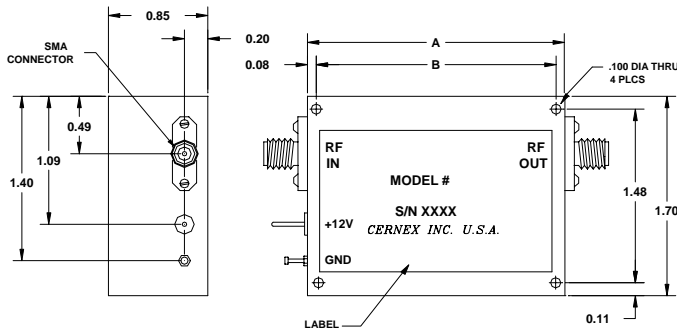

## SN Series

CASE TYPE	DIMENSIONS	
	A	B
SN5	1.54	1.365
SN6	1.77	1.590
SN7	2.00	1.815
SN8	2.22	2.040
SN9	2.44	2.265
SN10	2.67	2.490

## DN Series

CASE TYPE	DIMENSIONS	
	A	B
DN6	1.75	1.600
DN7	1.98	1.830
DN8	2.20	2.050
DN9	2.42	2.270
DN10	2.65	2.500
DN11	2.87	2.722
DN12	3.09	2.946

## FN Series

CASE TYPE	DIMENSIONS	
	A	B
FN1	0.82	.674
FN2	1.19	1.035
FN3	1.54	1.385
FN4	1.88	1.730

## FK and FV Series

CASE TYPE	DIMENSIONS				
	A	B	C	D	
FK1	FV1	0.82	.674	1.225	1.380
FK2	FV2	1.19	1.035	1.880	1.730
FK3	FV3	1.54	1.385	1.880	1.730
FK4	FV4	1.88	1.730	1.880	1.730