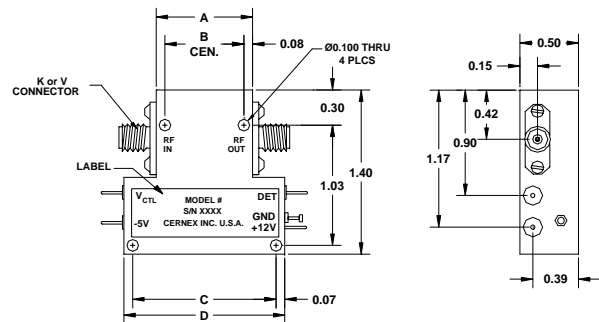

## DN Series

CASE TYPE	DIMENSIONS	
	A	B
DN6	1.75	1.600
DN7	1.98	1.830
DN8	2.20	2.050
DN9	2.42	2.270
DN10	2.65	2.500
DN11	2.87	2.722
DN12	3.09	2.946

## FN Series

CASE TYPE	DIMENSIONS	
	A	B
FN1	0.82	.674
FN2	1.19	1.035
FN3	1.54	1.385
FN4	1.88	1.730

## FK and FV Series

CASE TYPE	DIMENSIONS				
	A	B	C	D	
FK1	FV1	0.82	.674	1.225	1.380
FK2	FV2	1.19	1.035	1.880	1.730
FK3	FV3	1.54	1.385	1.880	1.730
FK4	FV4	1.88	1.730	1.880	1.730