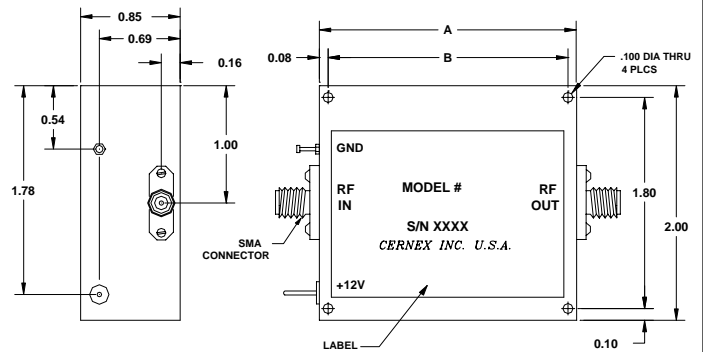

## SN Series

CASE TYPE	DIMENSIONS	
	A	B
SN5	1.54	1.365
SN6	1.77	1.590
SN7	2.00	1.815
SN8	2.22	2.040
SN9	2.44	2.265
SN10	2.67	2.490

## DN Series

CASE TYPE	DIMENSIONS	
	A	B
DN6	1.75	1.600
DN7	1.98	1.830
DN8	2.20	2.050
DN9	2.42	2.270
DN10	2.65	2.500
DN11	2.87	2.722
DN12	3.09	2.946

## FN Series

CASE TYPE	DIMENSIONS	
	A	B
FN1	0.82	.674
FN2	1.19	1.035
FN3	1.54	1.385
FN4	1.88	1.730

## FK and FV Series

CASE TYPE	DIMENSIONS				
	A	B	C	D	
FK1	FV1	0.82	.674	1.225	1.380
FK2	FV2	1.19	1.035	1.880	1.730
FK3	FV3	1.54	1.385	1.880	1.730
FK4	FV4	1.88	1.730	1.880	1.730