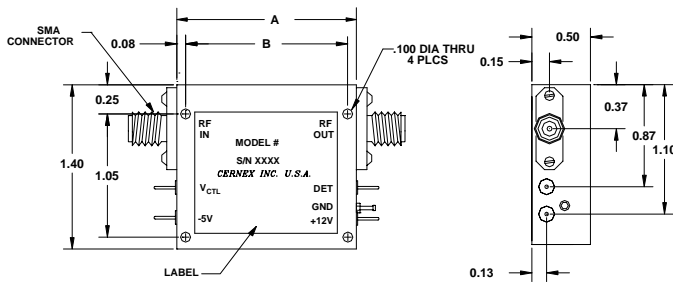

## SN Series

CASE TYPE	DIMENSIONS	
	A	B
SN5	1.54	1.365
SN6	1.77	1.590
SN7	2.00	1.815
SN8	2.22	2.040
SN9	2.44	2.265
SN10	2.67	2.490

## DN Series

CASE TYPE	DIMENSIONS	
	A	B
DN6	1.75	1.600
DN7	1.98	1.830
DN8	2.20	2.050
DN9	2.42	2.270
DN10	2.65	2.500
DN11	2.87	2.722
DN12	3.09	2.946

## FN Series

CASE TYPE	DIMENSIONS	
	A	B
FN1	0.82	.674
FN2	1.19	1.035
FN3	1.54	1.385
FN4	1.88	1.730

## FK and FV Series

CASE TYPE	DIMENSIONS				
	A	B	C	D	
FK1	FV1	0.82	.674	1.225	1.380
FK2	FV2	1.19	1.035	1.880	1.730
FK3	FV3	1.54	1.385	1.880	1.730
FK4	FV4	1.88	1.730	1.880	1.730