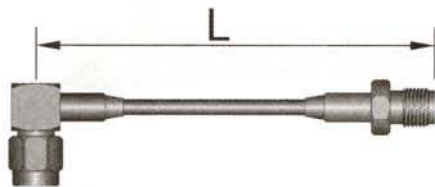

RF COAXIAL CABLE ASSEMBLIES

Cernex can fabricate cable assemblies using flexible, conformable or semi-rigid cable according to customer requirements. All assembly, test and final inspection is in accordance with IEC 966-1-4.

Double connector

Single connector

Double connector

Single connector

Example of P/N:

SMA-JB2 / SMA-JB2-4",RG405

Cable Type: B2, B3 RG405 RG402	SMA-JB2/SMA-JB2-L	SMA-JB3/SMA-JB3-L

Cable Type: B2, B3	SMA-JB2/SMA-KYB2-L	SMA-JB3/SMA-KYB3-L

Cable Type: B2, B3	SMA-JWB2/SMA-JWB2-L	SMA-JWB3/SMA-JWB3-L

Cable Type: B2, B3	SMA-JWB2/SMA-KFB2-L	SMA-JWB3/SMA-KFB3-L

Cable Type: 3, 5	SMA-J3/SMA-J3-L	SMA-J5/SMA-J5-L

Cable Type: 3, 5	SMA-J3/SMA-KF3-L	SMA-J5/SMA-KF5-L